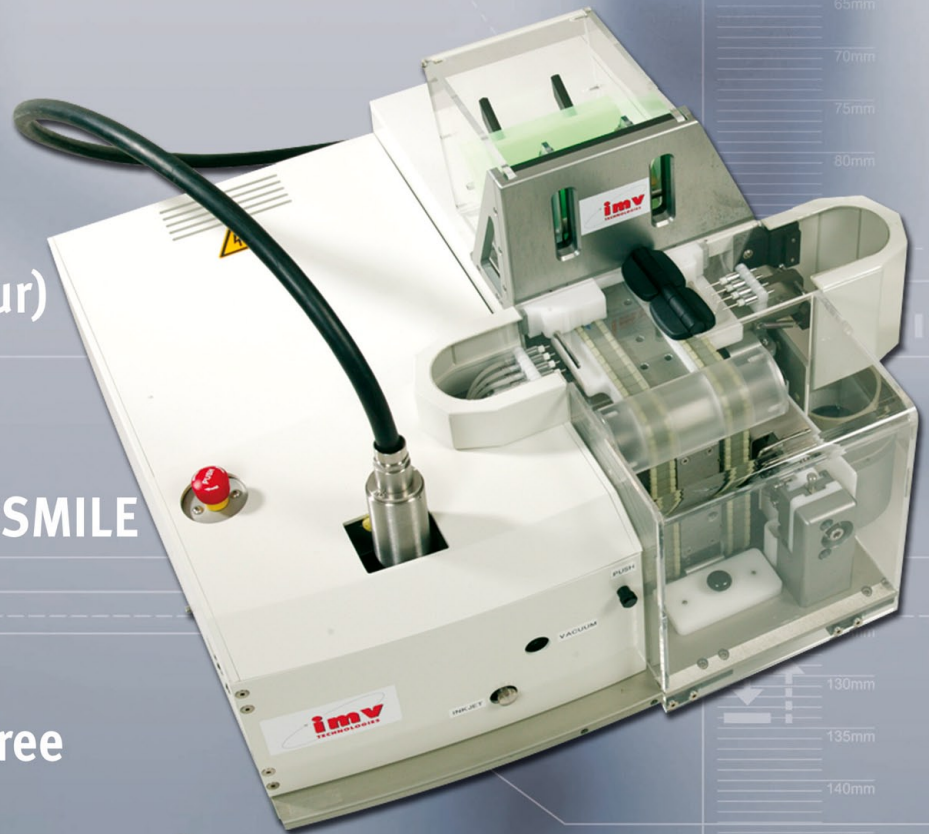

Unmatched peace of mind

With the IS4, process your straws with the utmost reliability

Fast (12,500 straws/hour)

Quiet

Connectable to PC and SMILE

User-friendly

Virtually maintenance free

Produced under ISO 9001: 2008

Run via PC, the IS4 efficiently fills, seals and prints straws 4x4.

Backed by IMV's unrivaled service

Over 100 customers worldwide have already chosen the reliability of the IS4

WORLD LEADER IN REPRODUCTION BIOTECHNOLOGIES